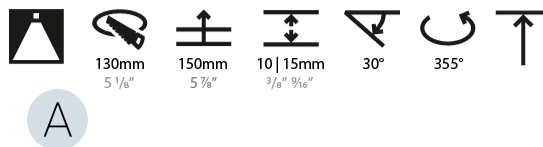

PHYSICAL

Shape: Round
Diameter (mm): 139
Diameter (in): 5 1/2
Height (mm): 137
Height (in): 5 3/8
Ceiling Thickness (mm): 10 / 12.5 / 15
Ceiling Thickness (in): 3/8 or 1/2 or 9/16
Min. Recessing Depth (mm): 150
Min. Recessing Depth (in): 5 7/8
Light Distribution: Adjustable / Downlight
Weight (kg): 0.805
Weight (lbs): 1.77
Fixture Finish: SSR / BKV / CWI / CRY / HAB / UFT / ITA / RUA / FTG / MYG / LOD / PUS / FRO / FUP / KIA / POP / BLS / SPG / MEY / GOH / GUM / CHC / COM / ABZ / JAG / OBR / MOS / ROR
Fixture Material: Aluminum Die Cast
Cut-out Measurements: 130mm / 5 1/8"

ELECTRICAL

Lamp Type: LED (Zhaga Standard)
Input Wattage (W): 13.2 / 16.5
Total Output Wattage (W): 12 / 14
Dimming: Tri-Mode (Non-Dimming and Phase Dimming (120Vac only) and 0-10V Dimming)
Driver Included: No
Driver Location: Recessed Housing
Driver Type: Constant Current - Universal
Driver Class: Class 2
Housing: See components
Input Voltage (V): 120 - 277
Constant Current (MA): 350

LED

Number of LEDs: 1
Color Temperature (°K): 2700 / 3000 / 3500 / 4000
Max. Delivered Lumen (lm): 870 / 970 / 1039 / 1060
Nominal Lumen (lm): 960 / 1070 / 1156 / 1180
CRI: >90 CRI
Efficiency (%): 0.905
Lamp Life (hrs): 50000

OPTICAL

Reflector°: 10
Optic°: Lens Pack - No Lens
Adjustability: Rotational 355°; Tilt 30°

RATINGS AND CERTIFICATIONS

Certified By: CSA Certified to UL and CSA Standards
IP rating: IP20