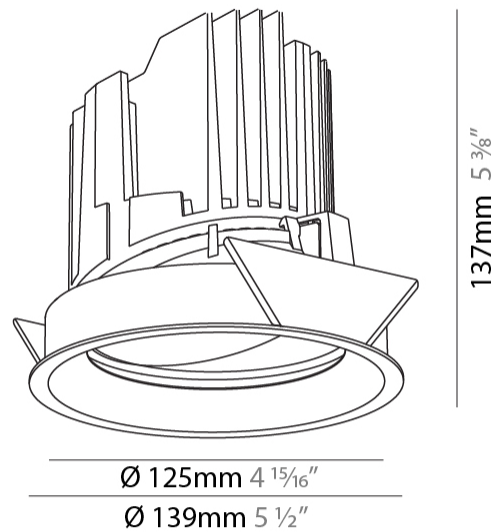

PHYSICAL

Shape: Round
Diameter (mm): 139
Diameter (in): 5 1/2
Height (mm): 137
Height (in): 5 3/8
Ceiling Thickness (mm): 10 / 12.5 / 15
Ceiling Thickness (in): 3/8 or 1/2 or 9/16
Min. Recessing Depth (mm): 150
Min. Recessing Depth (in): 5 7/8
Light Distribution: Adjustable / Downlight
Weight (kg): 0.805
Weight (lbs): 1.77
Fixture Finish: SSR / BKV / CWI / CRY / HAB / UFT / ITA / RUA / FTG / MYG / LOD / PUS / FRO / FUP / KIA / POP / BLS / SPG / MEY / GOH / GUM / CHC / COM / ABZ / JAG / OBR / MOS / ROR
Fixture Material: Aluminum Die Cast
Cut-out Measurements: 130mm / 5 1/8"

ELECTRICAL

Lamp Type: LED (Zhaga Standard)
Input Wattage (W): 13.2 / 16.5
Total Output Wattage (W): 12 / 14
Dimming: Tri-Mode (Non-Dimming and Phase Dimming (120Vac only) and 0-10V Dimming)
Driver Included: No
Driver Location: Recessed Housing
Driver Type: Constant Current - Universal
Driver Class: Class 2
Housing: See components
Input Voltage (V): 120 - 277
Constant Current (MA): 350

LED

Number of LEDs: 1
Color Temperature (°K): 2700 / 3000 / 3500 / 4000
Max. Delivered Lumen (lm): 870 / 970 / 1039 / 1060
Nominal Lumen (lm): 960 / 1070 / 1156 / 1180
CRI: >90 CRI
Efficiency (%): 0.905
Lamp Life (hrs): 50000

OPTICAL

Reflector°: 10
Optic°: Lens Pack - No Lens
Adjustability: Rotational 355°; Tilt 30°

RATINGS AND CERTIFICATIONS

Certified By: CSA Certified to UL and CSA Standards
IP rating: IP20